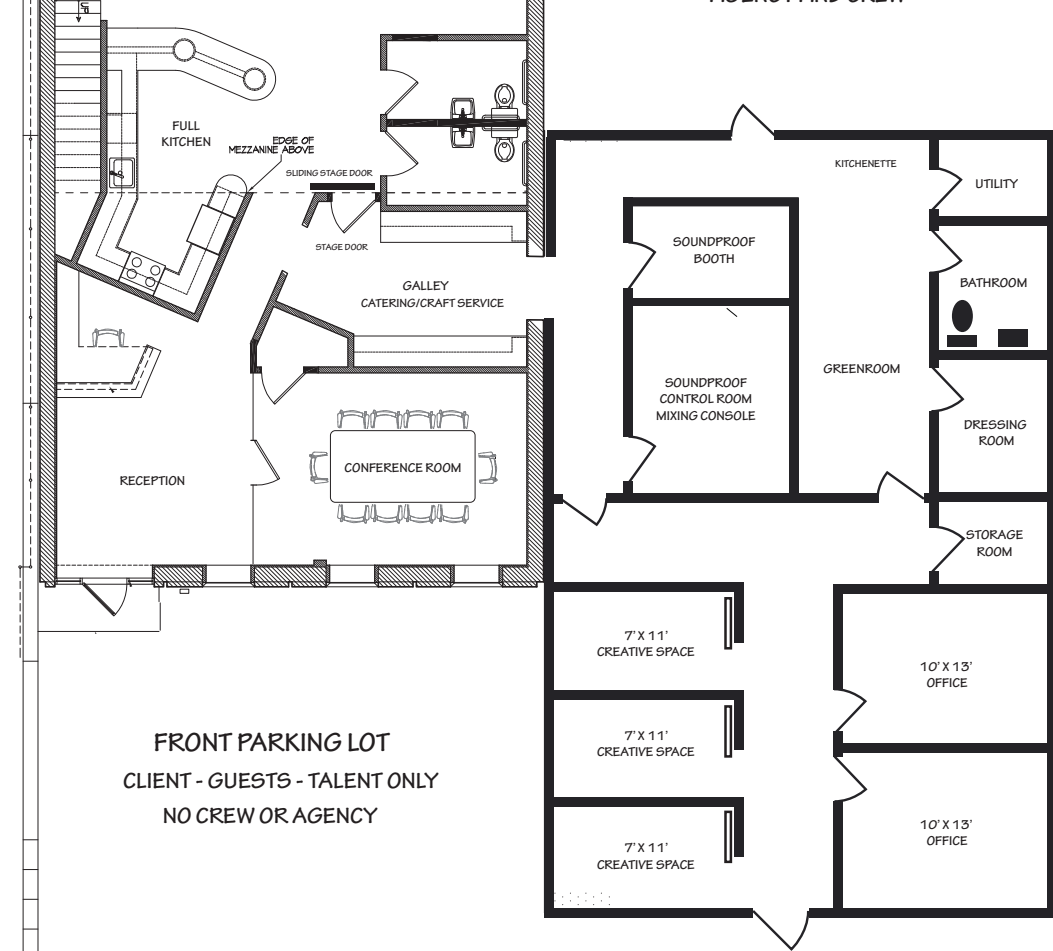

ALLEY TO 18th ST
DO NOT PARK IN ALLEY - YOU WILL BE TOWED

PHOSPHOR STUDIO

1730 BROADWAY BLVD
KANSAS CITY, MO 64108

WI-FI
NETWORK: Phosphor Guest
PASSWORD: greenscreen

VIDEO/PHOTOGRAPHY
STAGE 20' x 16'

PRODUCTION AREA

BACK PARKING LOT
AGENCY AND CREW

DO NOT PARK IN THIS LOT

FRONT PARKING LOT
CLIENT - GUESTS - TALENT ONLY
NO CREW OR AGENCY

DO NOT PARK IN THIS LOT

7' x 11' CREATIVE SPACE
7' x 11' CREATIVE SPACE
7' x 11' CREATIVE SPACE
10' x 13' OFFICE
10' x 13' OFFICE

BROADWAY BOULEVARD
PARKING ON BOTH SIDES OF THE STREET