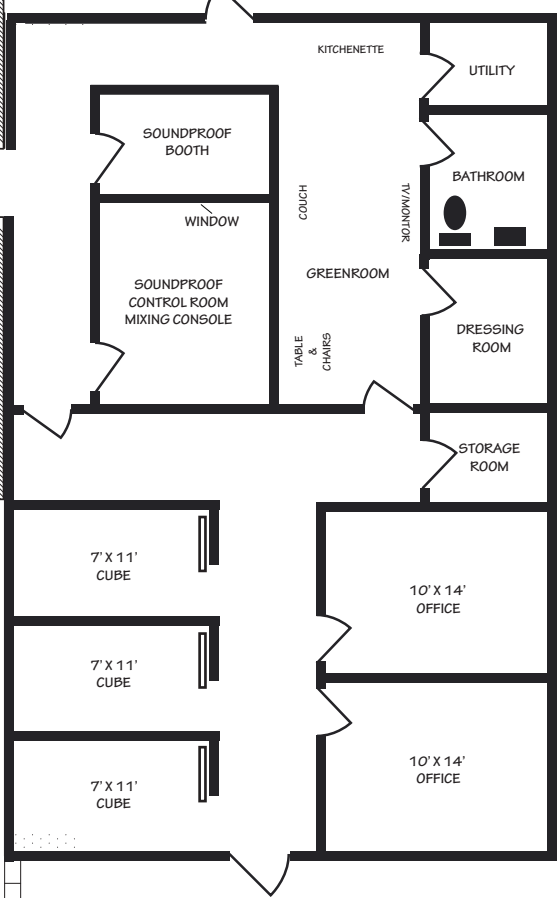

PHOSPHOR STUDIO

1730 BROADWAY BLVD
KANSAS CITY, MO 64108
816-659-3391

BACK PARKING LOT

FRONT PARKING LOT