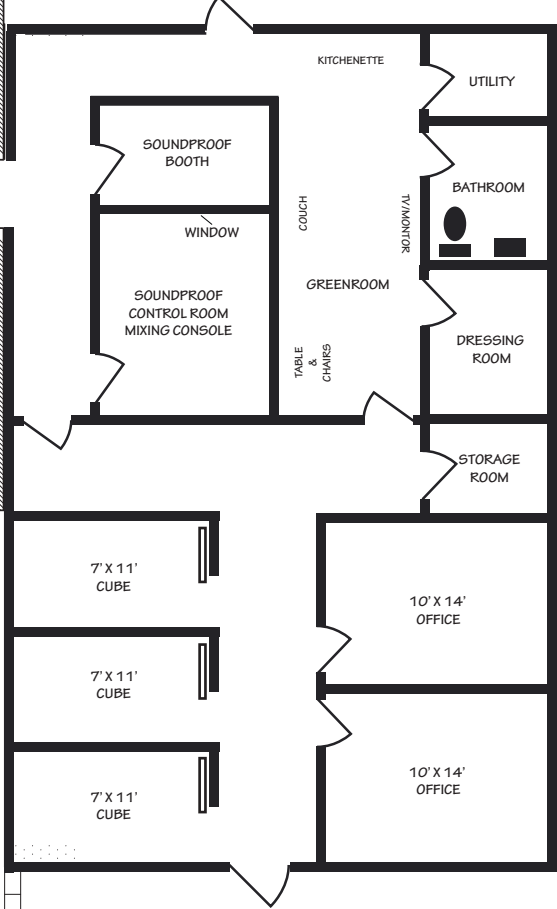

PHOSPHOR STUDIO

1730 BROADWAY BLVD
KANSAS CITY, MO 64108
816-659-3391

BACK PARKING LOT

FRONT PARKING LOT